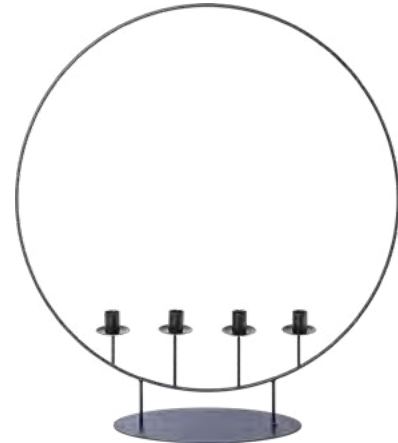

Metall 4er Kerzenhalter OSCAR, Ring, schwarz
Metal 4 candle holder OSCAR, ring, black
9421500-94, 55x14x60cm